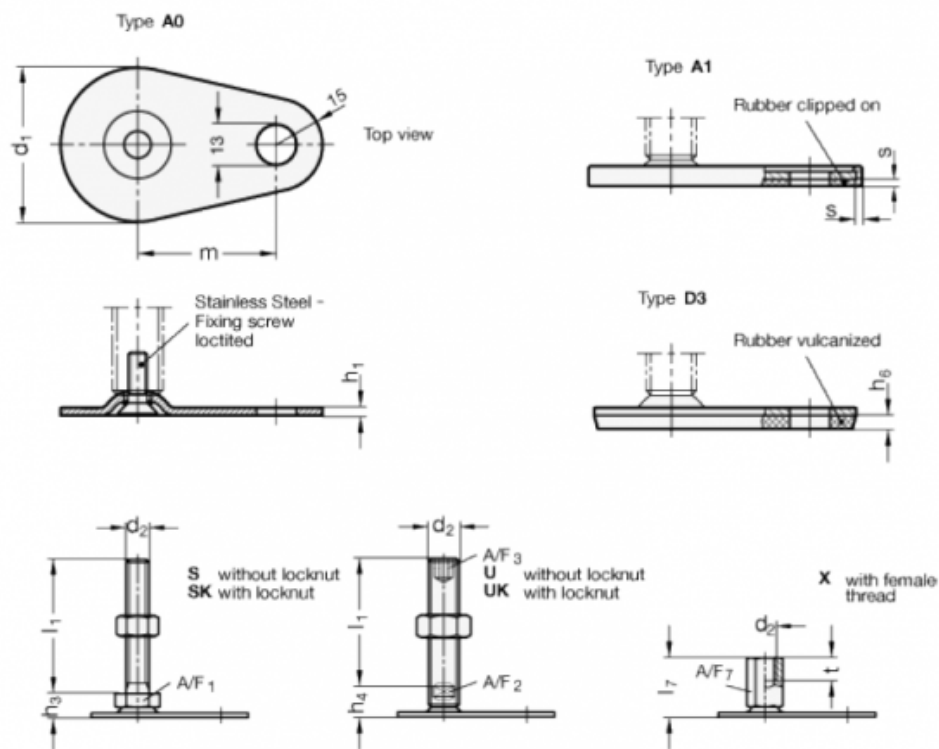

Article number: 204280M16125A0UK

Description: E+G levelling foot  
GN 42-80-M16-125-A0-UK

Note: UK With nut, Hexagon socket at the top, Wrench flat at the bottom

## Measures

A/F2 = 12	m = 70
A/F3 = 8	s =
d1 = 80	
d2 = M16	
h1 = 3	
h4 = 18	
h6 =	
l1 = 125	